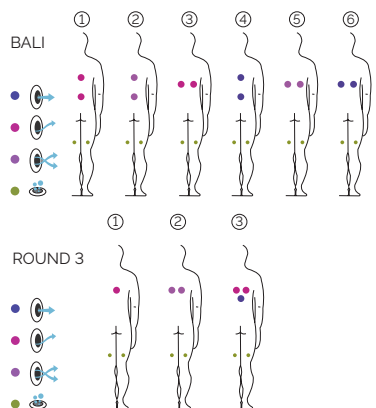

10 seats

Measures: ø 297 cm

Water capacity (l): 1.944 liters

Weight: Empty 224 kg / Full 2.168 kg

5 colors

3 massages

SHELL FINISHES (ACRYLIC COLORS)

BALI

ROUND 3

FEATURES

FEATURES	BALI	ROUND 3
Total massage points	36	34
Massage Jets	18	16
Air Nozzles	18	18
Stainless Steel Nozzles	Not available	Not available
Headrests	Not available	Not available
Grating on Teak Wooden	Not available	Not available
Piezoelectric Button	2	2
Metal structure	Standard	Standard
White LED Light	Standard	Standard
Chromotherapy LED spotlight	Optional	Optional
Isolating cover	Optional	Optional